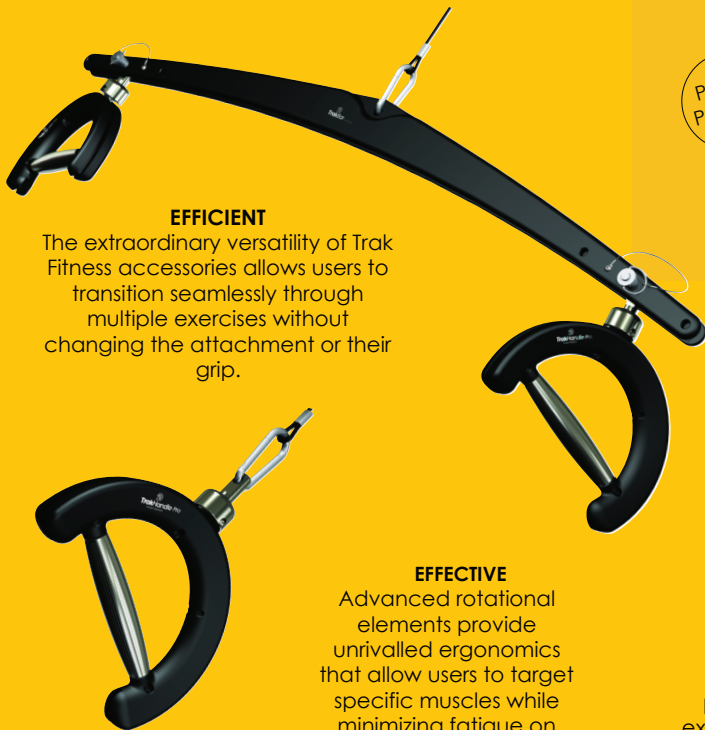

TrakFitness™

*** FREE SHIPPING * Exclusively Through
The National Posture Institute.
Go to www.npionline.org**

Stay ahead of the curve

TrakHandle® Pro-line Cable Accessories

The most functionally advanced and ergonomically correct cable accessories available.

**“Turn Your Existing
Cable Equipment
into a
Functional
Powerhouse”**

Patent Pending

EFFICIENT

The extraordinary versatility of Trak Fitness accessories allows users to transition seamlessly through multiple exercises without changing the attachment or their grip.

EFFECTIVE

Advanced rotational elements provide unrivalled ergonomics that allow users to target specific muscles while minimizing fatigue on secondary muscle groups.

UNIQUE

Three axes of rotation provide a revolutionary functionality that enables users to perform unique multi-planar exercises that are not possible with other accessories.